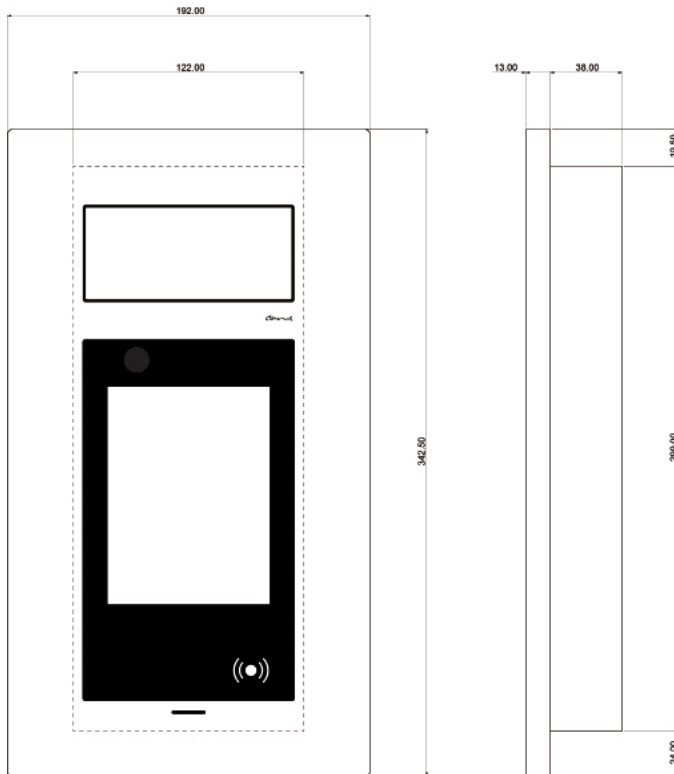

Send your inquiry
by mail to:
hotline@tcsag.de

Subject to technical changes.
Images shown are not binding.

DATASHEET

Front-door station

Carus

Dimensions in H x W (x D)		
housing	mm	345 x 192 x 8 (52 incl. flush-mount box)
installation	mm	350 x 192 x 8 (52 incl. flush-mount box)
Climatic characteristics		
acceptable ambient temperature	°C	-20 to +60
degree of protection		IP65
Scope of delivery		
front-door station		CAE3000-IP-015x(incl.productinformation,assemblyinstruction)